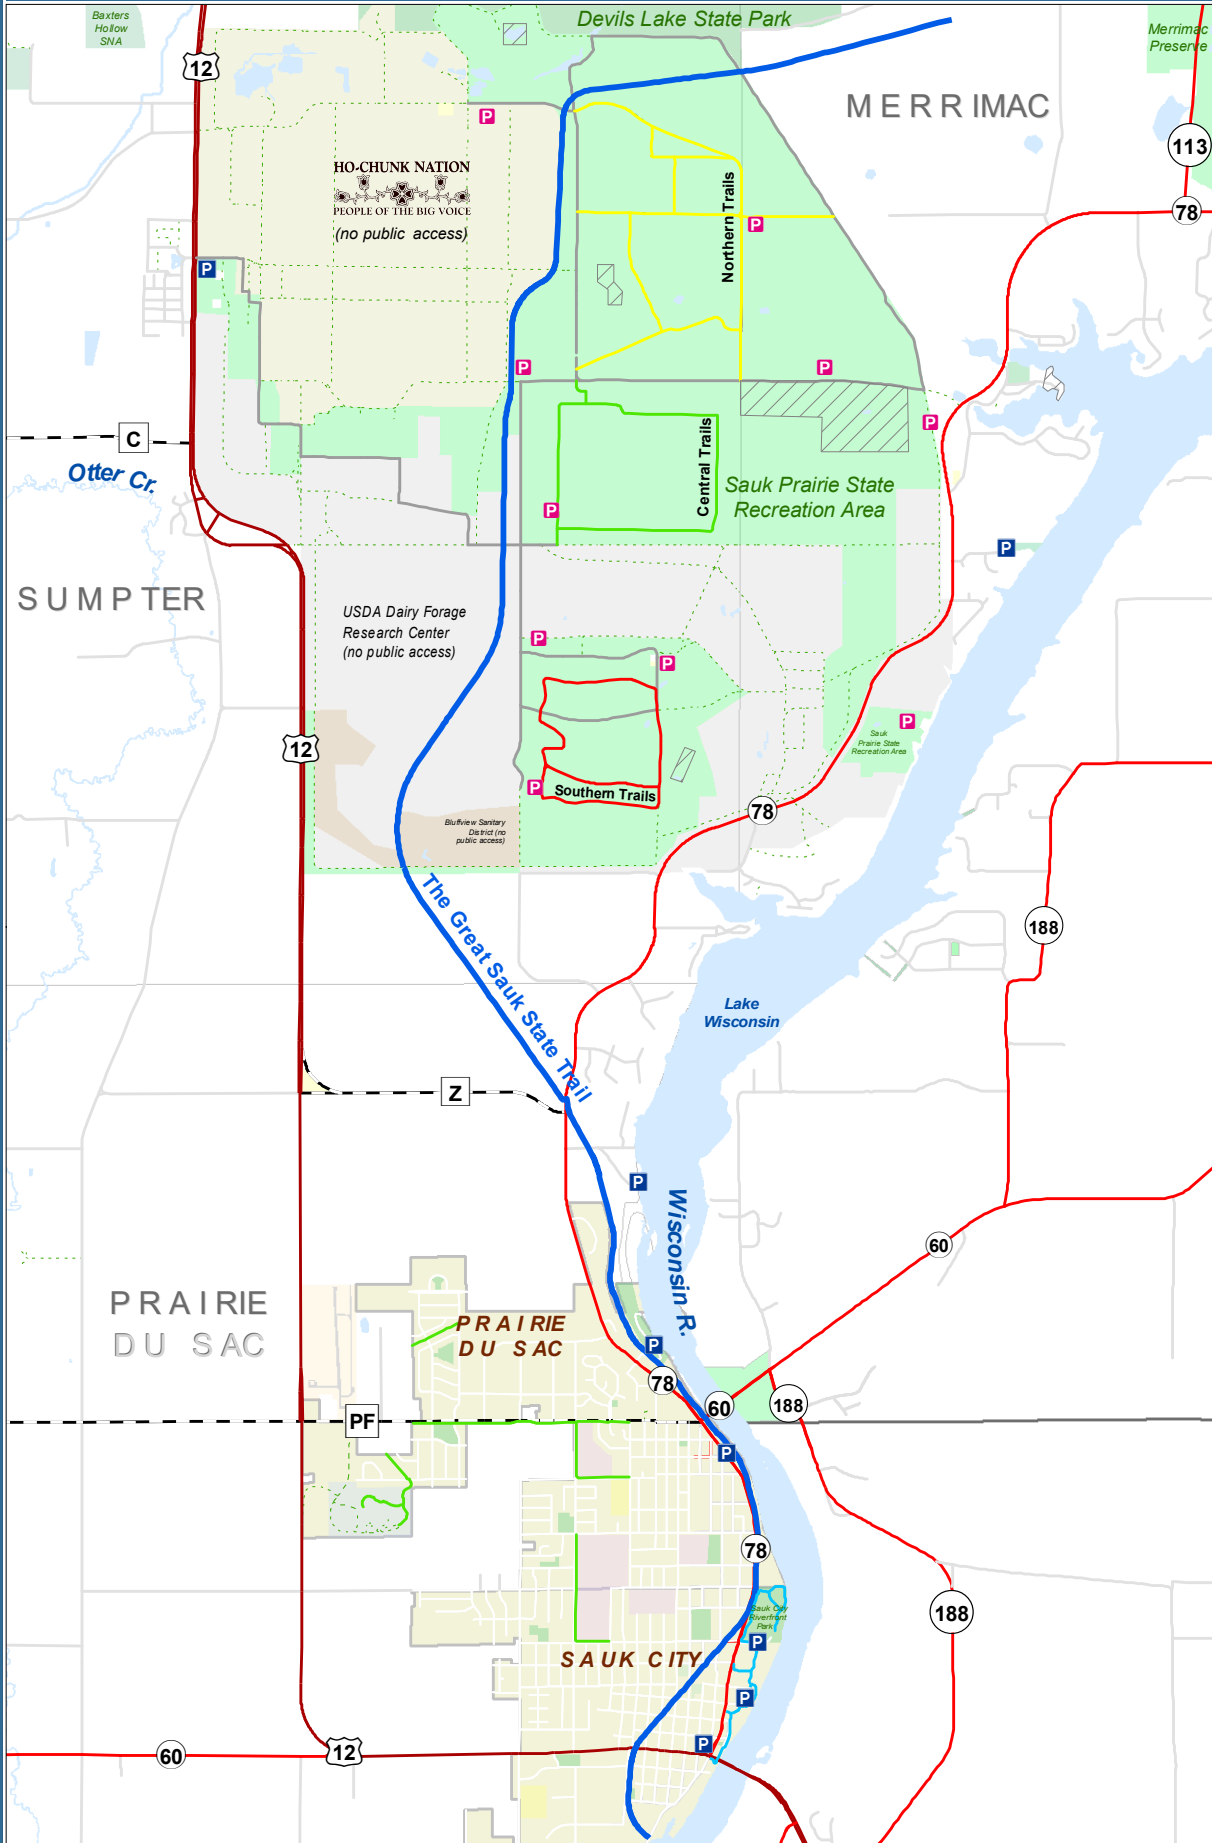

The Great Sauk State Trail

- Legend**
- Points of Interest**
- P** Parking Lots
 - P** Suggested Road Side Parking
 - Closed Area (No Public Access)

- Trails and Paths**
- Trail Name**
- The Great Sauk State Trail
 - Northern Trails - Horses Allowed
 - Central Trails - Horses Allowed
 - Southern Trails
 - Bike & Walking Path
 - Public Roadways